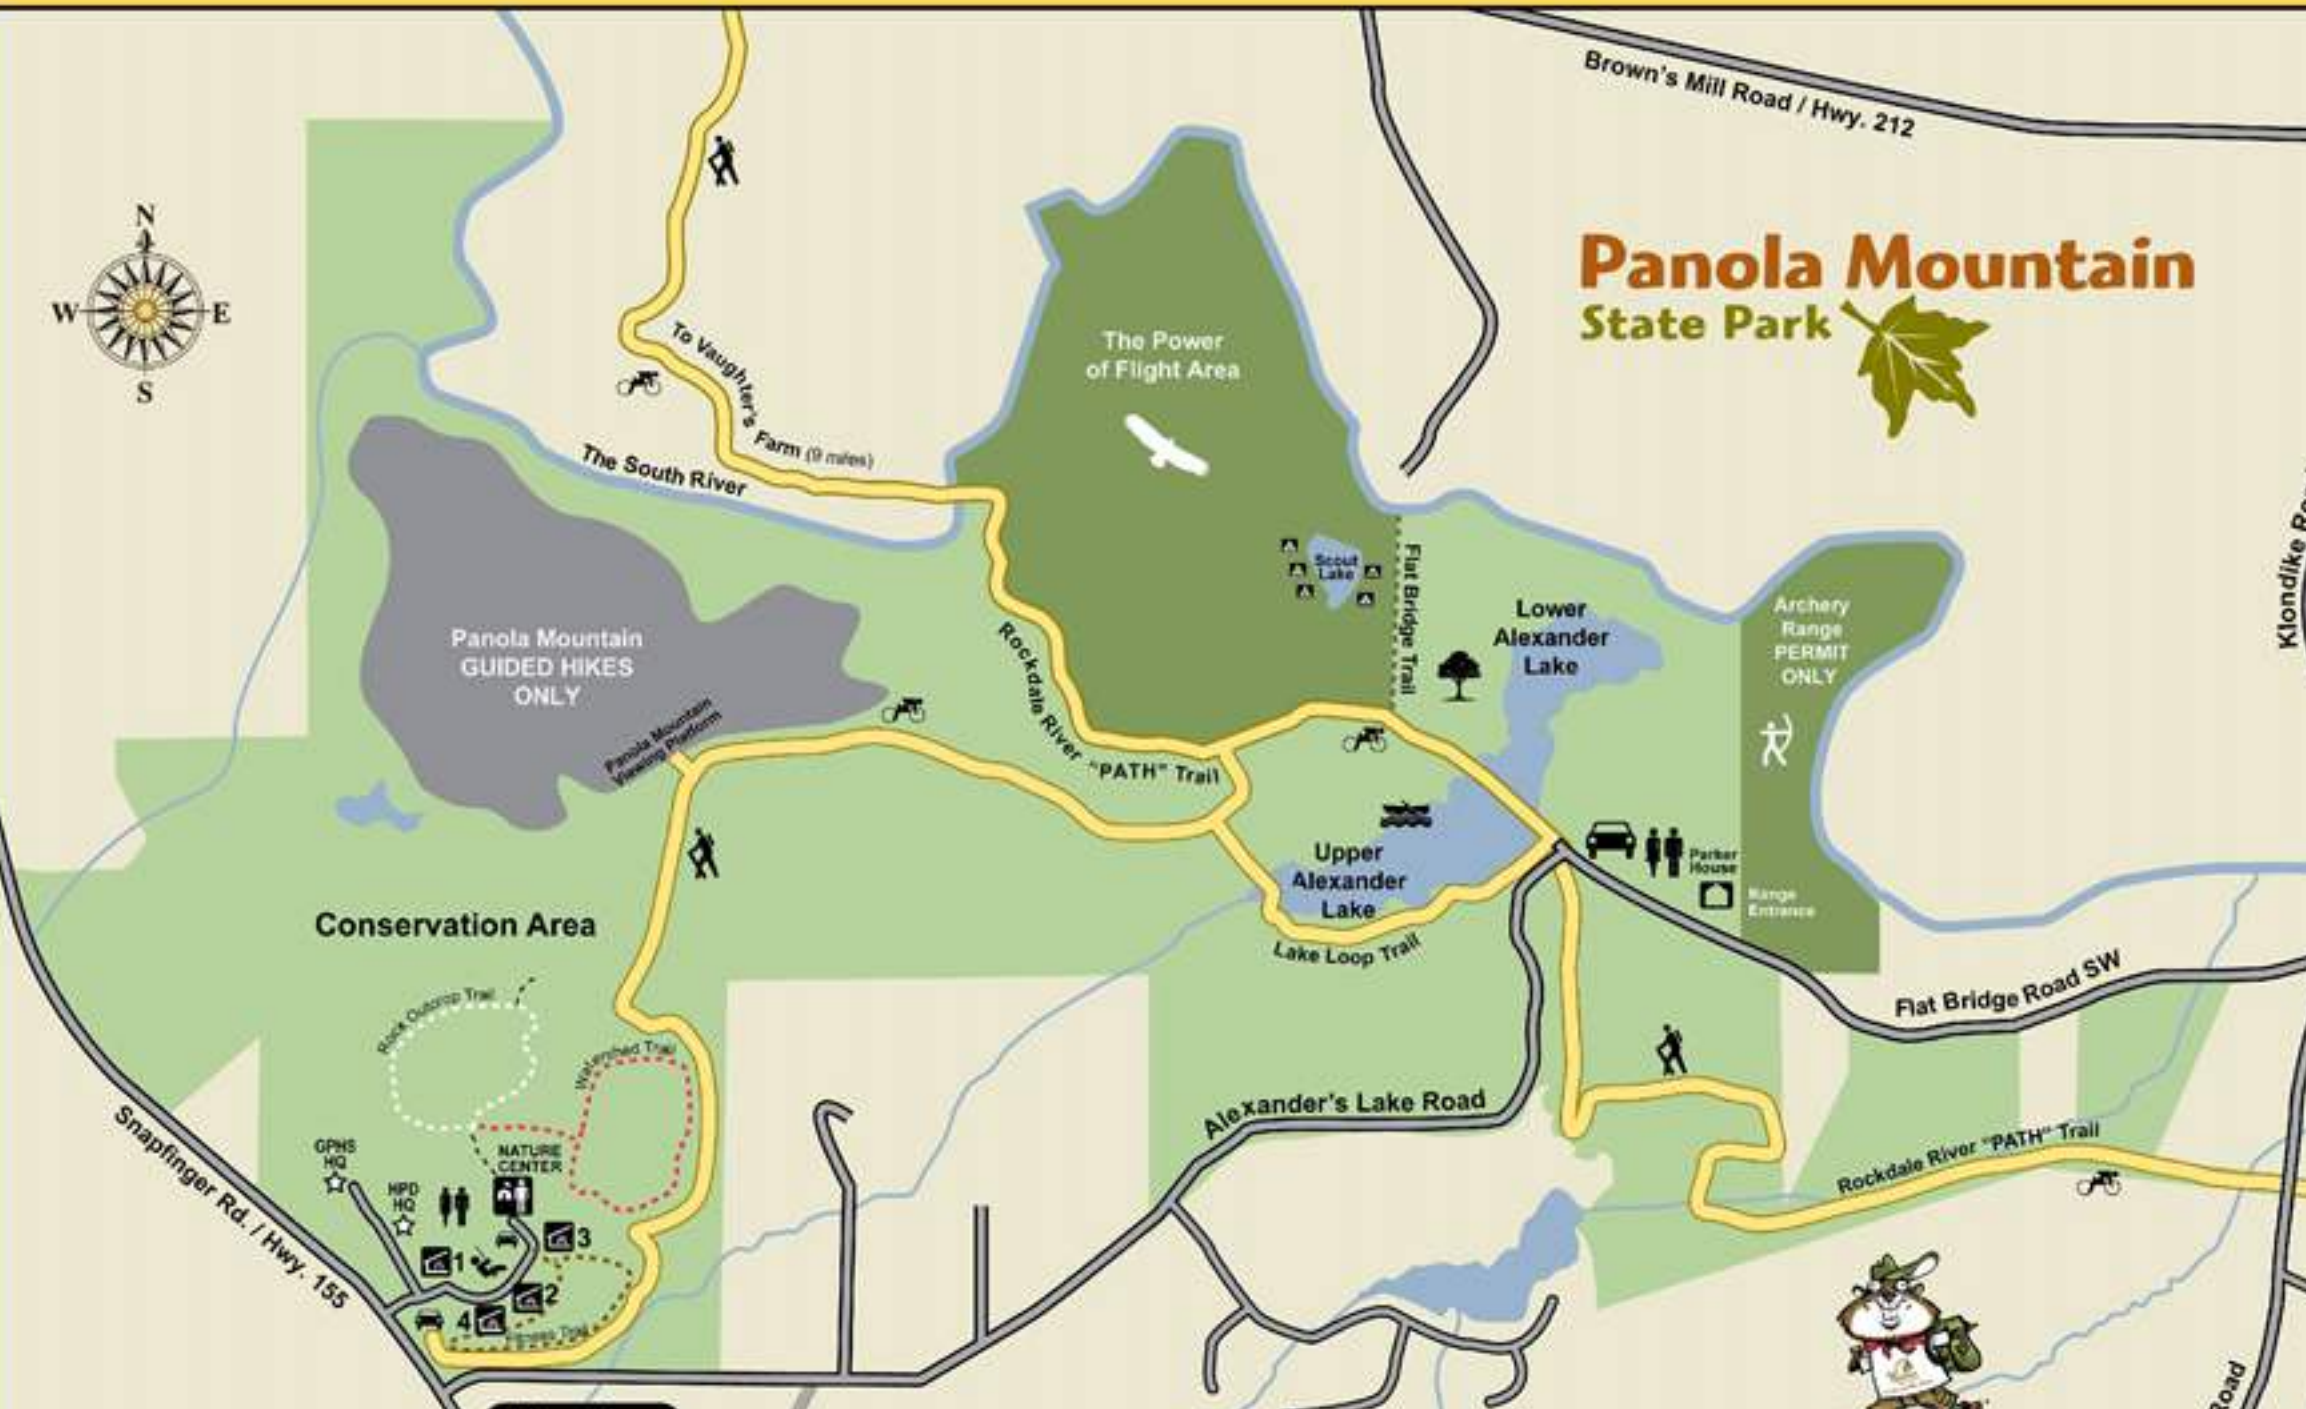

Panola Mountain State Park Map

2600 Hwy. 155, S.W. • Stockbridge, GA 30281 • 706-389-7801 • Reservations: 800-864-7275 • Emergency: 911 • GeorgiaStateParks.org

Panola Mountain State Park

1000 ft
200 m

Map Key

- | | | | |
|--------------------------------|-------------|---------------------|------------|
| Nature Center & Park Office | Restrooms | Tree Climb | Playground |
| Picnic Shelters (numbered 1-4) | Parking | Archery Area | Hiking |
| Primitive Campground | Boat Rental | The Power of Flight | Biking |